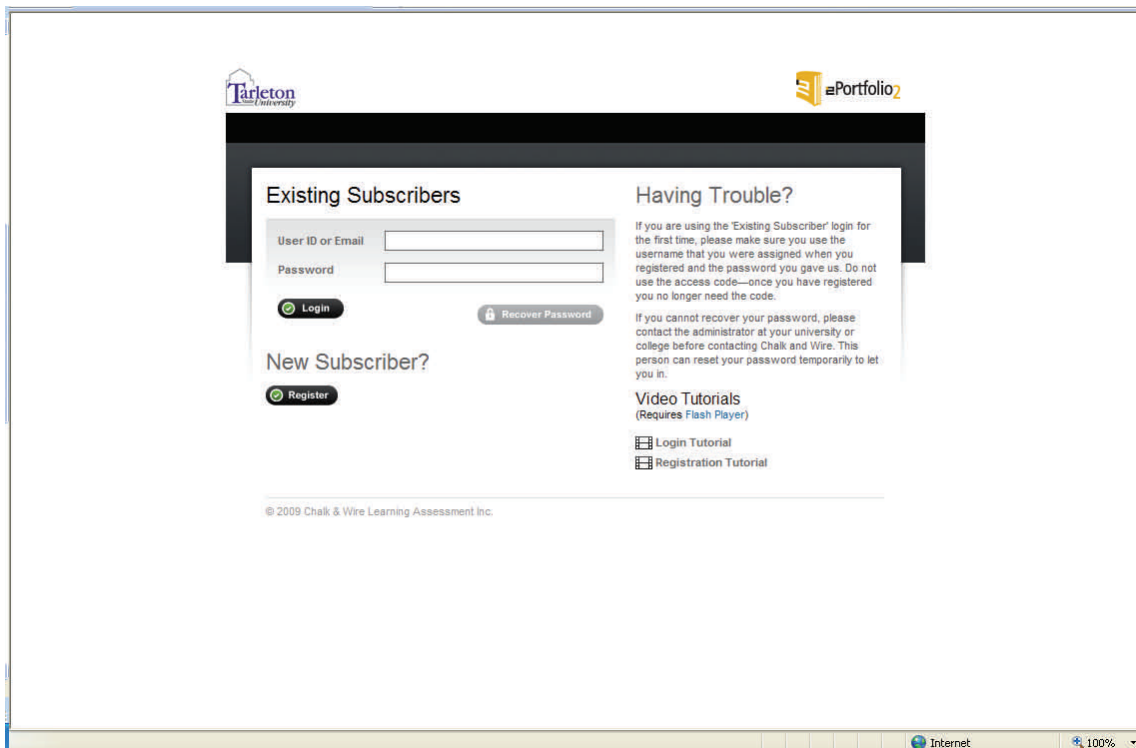

Chalk and Wire Student Login

What is Chalk and Wire?

- Simple e-portfolio authoring with unlimited storage space. The portfolio offers secure sharing and completely portable.

Where can I access Chalk and Wire?

<http://online.tarleton.edu/Dual/CW_Login.htm>

Where can I get help?

Need Help?

Email: support.citde@tarleton.edu

Phone: 254-968-1960 or toll free 1-866-744-8900

Walk in: Tarleton Center Room 131

Please [click here](#) to request a remote session (Sat-Th Until 10pm).